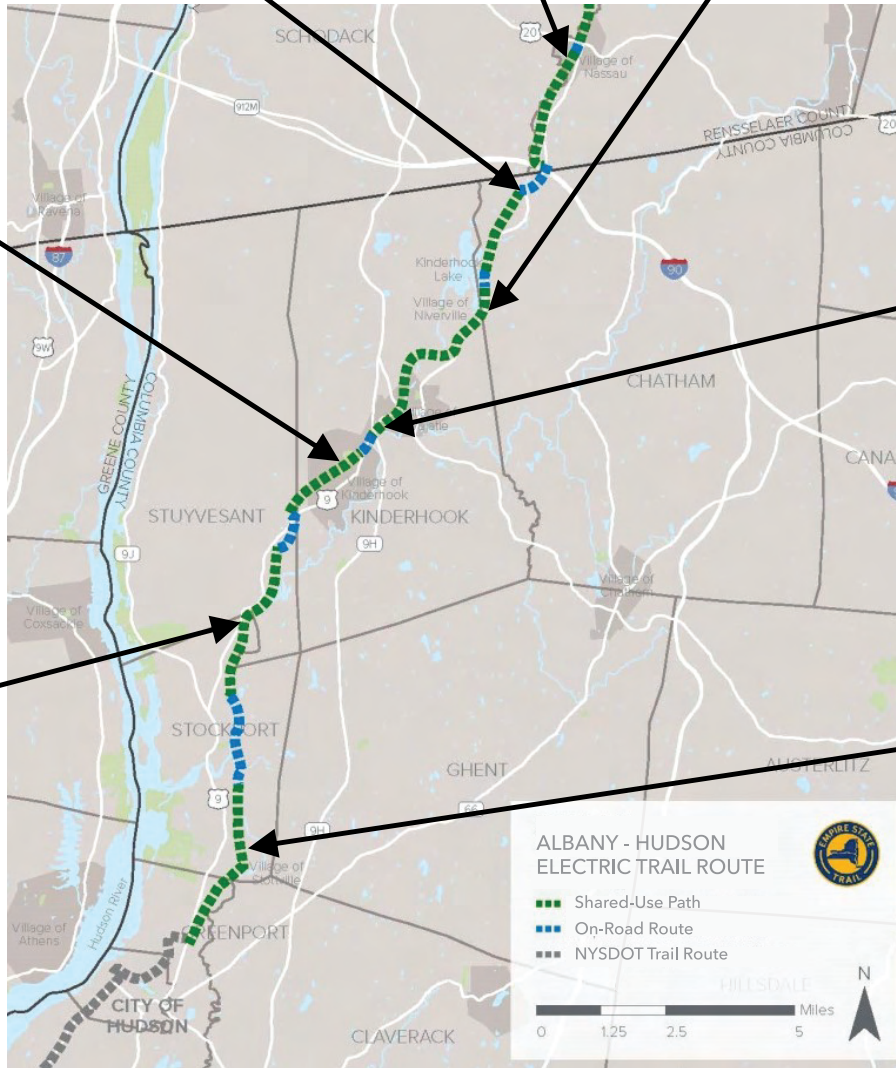

ELECTRIC TRAIL LOCAL PARKING AREAS

June 2021

North Chatham
10 spaces on Depot Street

Village of Nassau
12 spaces at Commons Park

Niverville
11 spaces at the corner of Rte. 203 and County Rte. 28

Village of Kinderhook
33 dedicated spaces at Rothermel Park plus additional parking

Village of Valatie
9 dedicated spaces and 50 more available spaces at the Park and Ride lot at Rte. 9H

Stuyvesant Falls
4 spaces on Rte. 25A plus 30 more across the bridge at Stuyvesant Falls Park

Stottville
15 spaces at the ballfield on Atlantic Avenue

Roadside Parking: Towns and Villages have different laws that apply to roadside parking. Check with your local government to find out their policy before parking on a roadside. *Please respect the privacy of residents who live nearby.*